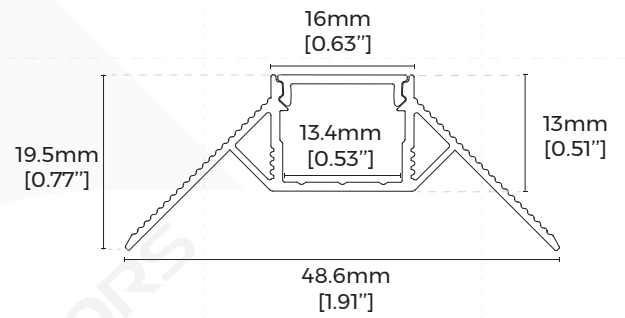

Linear Specification

## 【Basic Parameters】

- Material: AL6063-T5, anodizing
- Coating: Silver anodized
- Length: 2500mm/0-2500mm customizable  
(Other lengths on request)
- Application: Indoor
- Installation: Trimless recessed
- IP grade: IP20
- Certification: ROHS、Reach
- Warranty: 5 years

## 【Luminaire Parameters】

Version	Model	Length	Input Voltage (V)	Max. Current (A/m)	Type Power (W/m)	Max. Power (W/m)	CRI	CCT	Lumen (LM/m)
Normal	BG4920	1000mm (3.28ft)	24	0.27 (0.08A/ft)	6.6 (2.01W/ft)	7.2 (2.20W/ft)	>90	2700K	250 (76LM/ft)
								3000K	255 (78LM/ft)
								4000K	275 (84LM/ft)
								6000K	275 (84LM/ft)

## [Product Accessories Information]

Picture	Section size	Name	Description	Model	Note
		Profile	Material: AL6063-T5 Surface processing: Anodizing/spraying Size: L2500*W48.6*H19.5mm [Inch size: L98.43"*W1.91"*H0.77"]	/	/
		Diffuser	Material: PC Light transmittance: >60% Size: L2500*W14.5*H3.5mm [Inch size: L98.43"*W0.57"*H0.14"] PC feature: The diffuser will extend (shrink) 0.8mm/m when the temperature raises (drops) 10°C	/	/
	/	End caps	Material: PC Size: L16.0*W13.0*H7.5mm [Inch size: L0.63"*W0.51"*H0.30"] Others: Holeless end caps/ End cap with hole optional	EC-BS1613	/
	/	Screw	Material: Fe Size: M3.5*40mm [Inch size: M0.14"*1.57"]	CL-01	/
		Flexible Strip	Material: FPC CCT: 2700/3000/4000/6000K CRI>90;Voltage: 24V; Power: 6.6W/M; Lumen: 710LM/M;Width: 8mm; Minimum cutting unit: 50mm;	D6140-24V-8mm	/