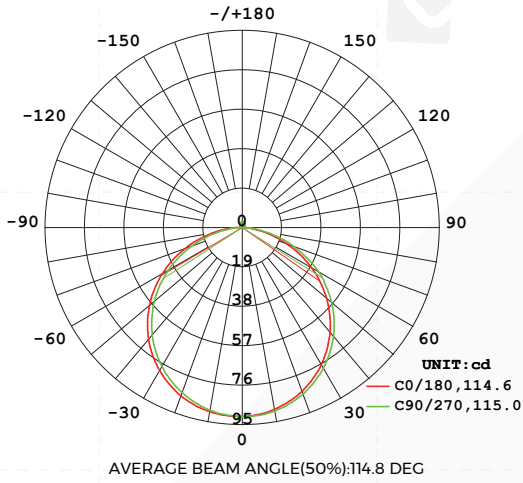

## 【Basic Parameters】

- Material: AL6063-T5, anodizing
- Coating: Silver anodized
- Length: 2500mm/0-2500mm customizable  
(Other lengths on request)
- Application: Indoor
- Installation: Trimless recessed
- IP grade: IP20
- Certification: ROHS、Reach
- Warranty: 5 years

## 【Luminaire Parameters】

Version	Model	Length	Input Voltage (V)	Max. Current (A/m)	Type Power (W/m)	Max. Power (W/m)	CRI	CCT	Lumen (LM/m)
Normal	BG4920	1000mm (3.28ft)	24	0.27 (0.08A/ft)	6.6 (2.01W/ft)	7.2 (2.20W/ft)	>90	2700K	250 (76LM/ft)
								3000K	255 (78LM/ft)
								4000K	275 (84LM/ft)
								6000K	275 (84LM/ft)

Note:

1. The above parameters were tested based on 1M standard product and D6140-24V-8mm, Ra90, 4000K light source;
2. luminous flux is allowed to have a  $\pm 10\%$  error range;
3. The above parameters are typical values.

## [Optical Parameter]

Luminous intensity distribution diagram

Flux out:200.6 lm

Note:The Curves indicate the illuminated area and the average, illumination when the luminaire is at different distance.

AAI Figure