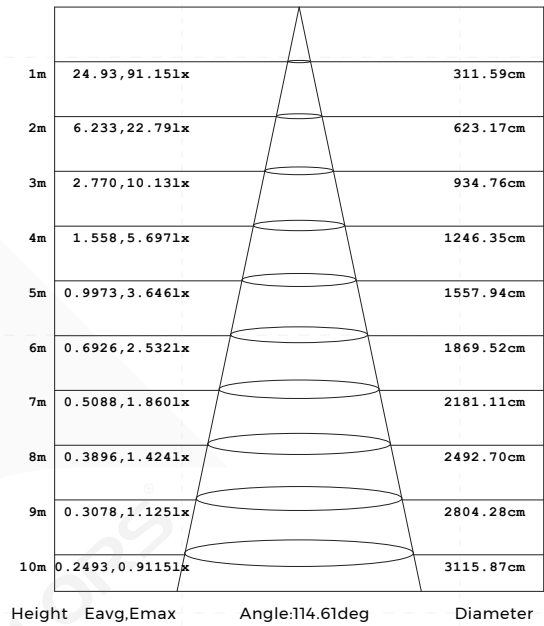

## 【Luminaire Parameters】

Version	Model	Length	Input Voltage (V)	Max. Current (A/m)	Type Power (W/m)	Max. Power (W/m)	CRI	CCT	Lumen (LM/m)
Normal	BG4920	1000mm (3.28ft)	24	0.27 (0.08A/ft)	6.6 (2.01W/ft)	7.2 (2.20W/ft)	>90	2700K	250 (76LM/ft)
								3000K	255 (78LM/ft)
								4000K	275 (84LM/ft)
								6000K	275 (84LM/ft)

Note:

1. The above parameters were tested based on 1M standard product and D6140-24V-8mm, Ra90, 4000K light source;
2. luminous flux is allowed to have a  $\pm 10\%$  error range;
3. The above parameters are typical values.

## [Optical Parameter]

Luminous intensity distribution diagram

Flux out:200.6 lm

Note:The Curves indicate the illuminated area and the average, illumination when the luminaire is at different distance.

AAI Figure

## [Product Accessories Information]

Picture	Section size	Name	Description	Model	Note
		Profile	Material: AL6063-T5 Surface processing: Anodizing/spraying Size: L2500*W48.6*H19.5mm [Inch size: L98.43"*W1.91"*H0.77"]	/	/
		Diffuser	Material: PC Light transmittance: >60% Size: L2500*W14.5*H3.5mm [Inch size: L98.43"*W0.57"*H0.14"] PC feature: The diffuser will extend (shrink) 0.8mm/m when the temperature raises (drops) 10°C	/	/
	/	End caps	Material: PC Size: L16.0*W13.0*H7.5mm [Inch size: L0.63"*W0.51"*H0.30"] Others: Holeless end caps/ End cap with hole optional	EC-BS1613	/
	/	Screw	Material: Fe Size: M3.5*40mm [Inch size: M0.14"*1.57"]	CL-01	/
		Flexible Strip	Material: FPC CCT: 2700/3000/4000/6000K CRI>90;Voltage: 24V; Power: 6.6W/M; Lumen: 710LM/M;Width: 8mm; Minimum cutting unit: 50mm;	D6140-24V-8mm	/