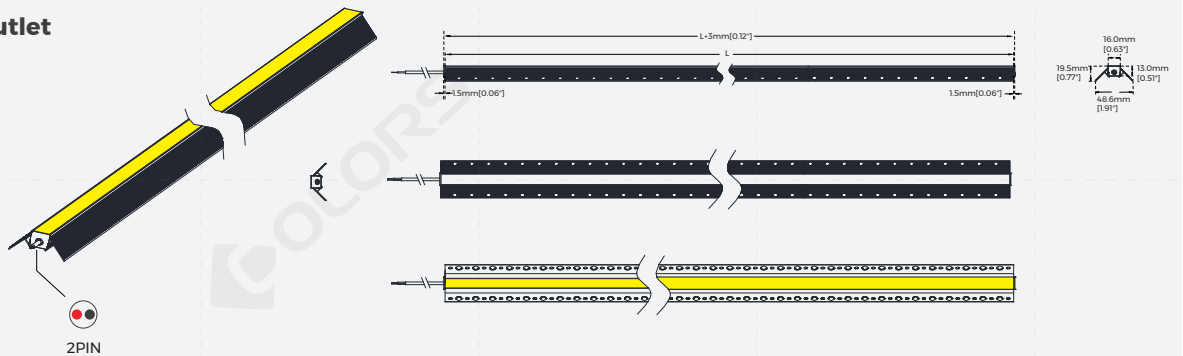

[Product mechanical data]

• Straight wire outlet