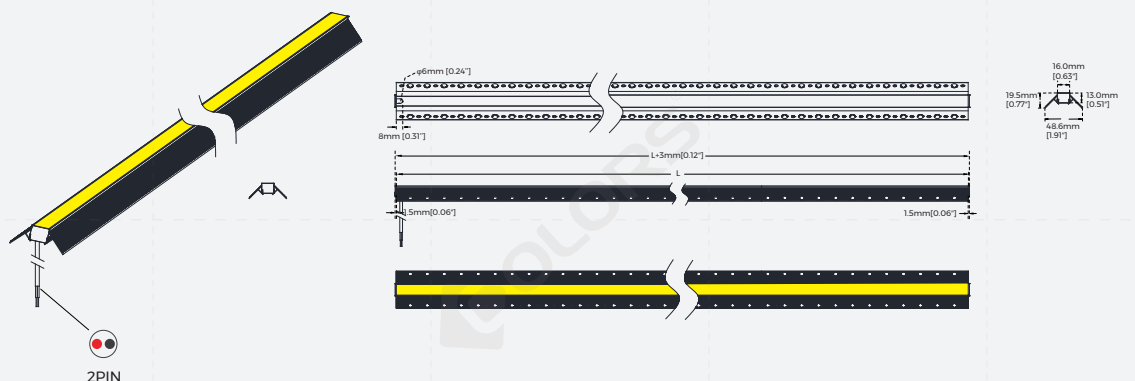

## 【Basic Parameters】

- Material: AL6063-T5, anodizing
- Coating: Silver anodized
- Length: 2500mm/0-2500mm customizable  
(Other lengths on request)
- Application: Indoor
- Installation: Trimless recessed
- IP grade: IP20
- Certification: ROHS、Reach
- Warranty: 5 years

## [Optical Parameter]

Luminous intensity distribution diagram

Flux out:200.6 lm

Note:The Curves indicate the illuminated area and the average, illumination when the luminaire is at different distance.

AAI Figure

## [Product Accessories Information]

Picture	Section size	Name	Description	Model	Note
		Profile	Material: AL6063-T5 Surface processing: Anodizing/spraying Size: L2500*W48.6*H19.5mm [Inch size: L98.43"*W1.91"*H0.77"]	/	/
		Diffuser	Material: PC Light transmittance: >60% Size: L2500*W14.5*H3.5mm [Inch size: L98.43"*W0.57"*H0.14"] PC feature: The diffuser will extend (shrink) 0.8mm/m when the temperature raises (drops) 10°C	/	/
	/	End caps	Material: PC Size: L16.0*W13.0*H7.5mm [Inch size: L0.63"*W0.51"*H0.30"] Others: Holeless end caps/ End cap with hole optional	EC-BS1613	/
	/	Screw	Material: Fe Size: M3.5*40mm [Inch size: M0.14"*1.57"]	CL-01	/
		Flexible Strip	Material: FPC CCT: 2700/3000/4000/6000K CRI>90;Voltage: 24V; Power: 6.6W/M; Lumen: 710LM/M;Width: 8mm; Minimum cutting unit: 50mm;	D6140-24V-8mm	/